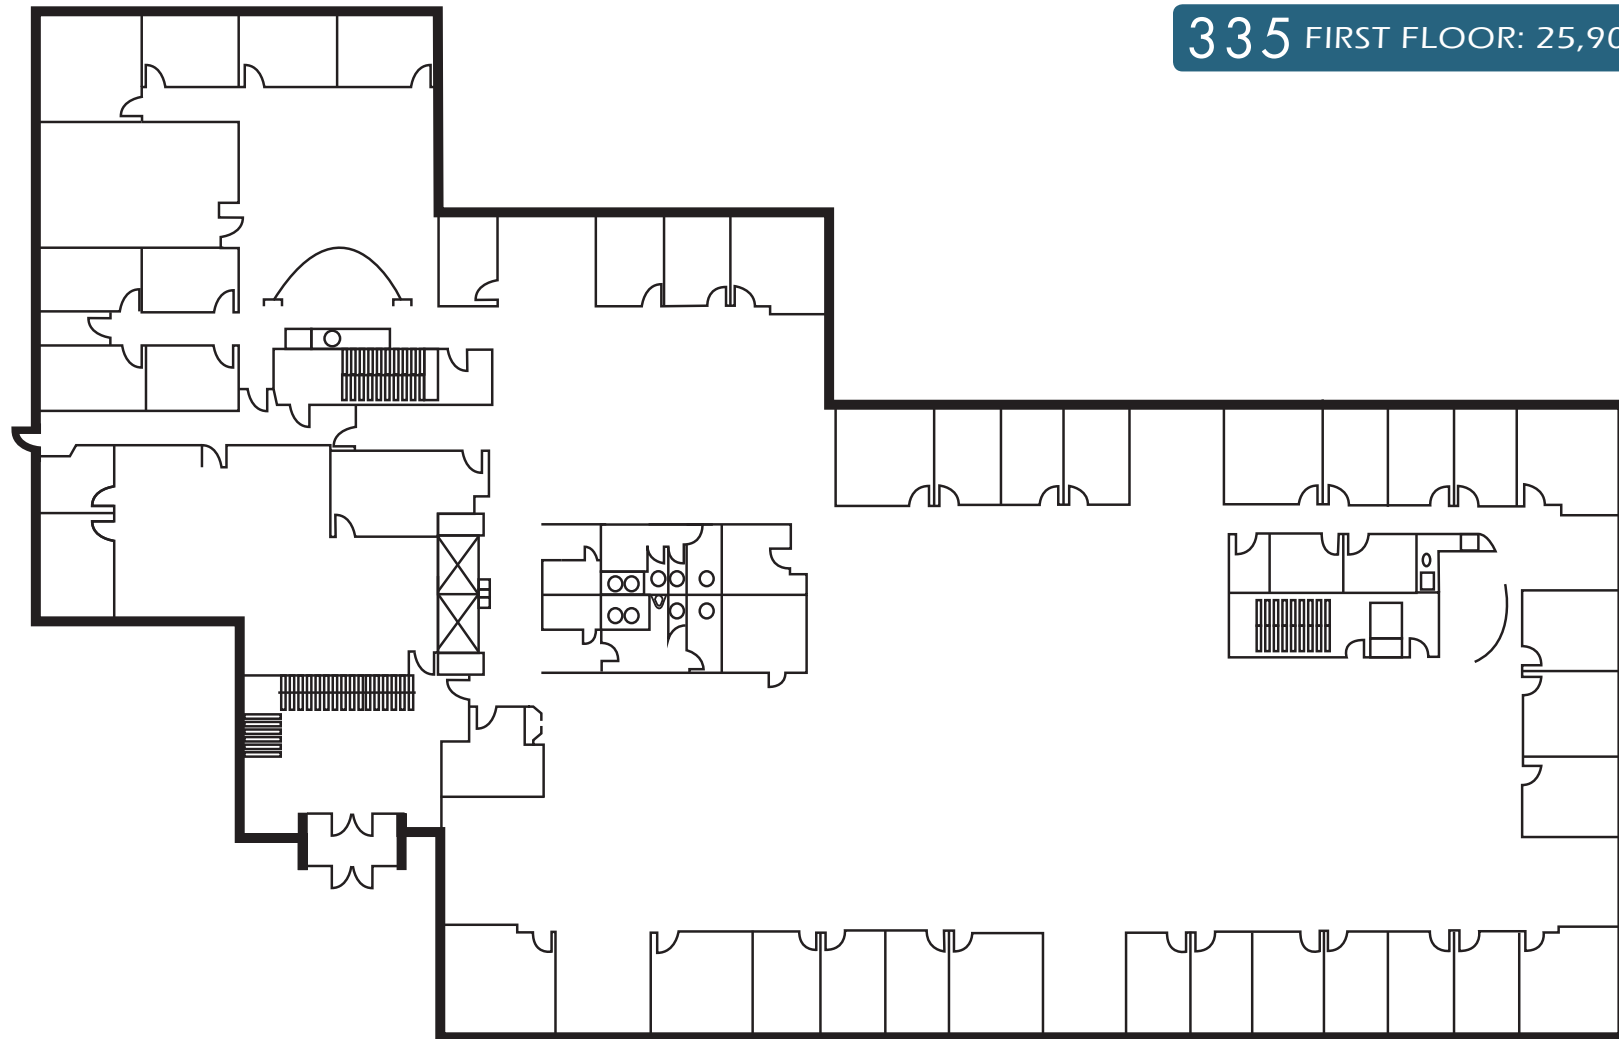

329 | 335

INTERLOCKEN PARKWAY

329 FIRST FLOOR: 7,911 SF

329 | 335

INTERLOCKEN PARKWAY

335 FIRST FLOOR: 25,905 SF

329 | 335

INTERLOCKEN PARKWAY

335 SECOND FLOOR: 25,907 SF

329 | 335

INTERLOCKEN PARKWAY

335 THIRD FLOOR: 11,262 SF

329 | 335

INTERLOCKEN PARKWAY

335 LOWER LEVEL: 9,787 SF