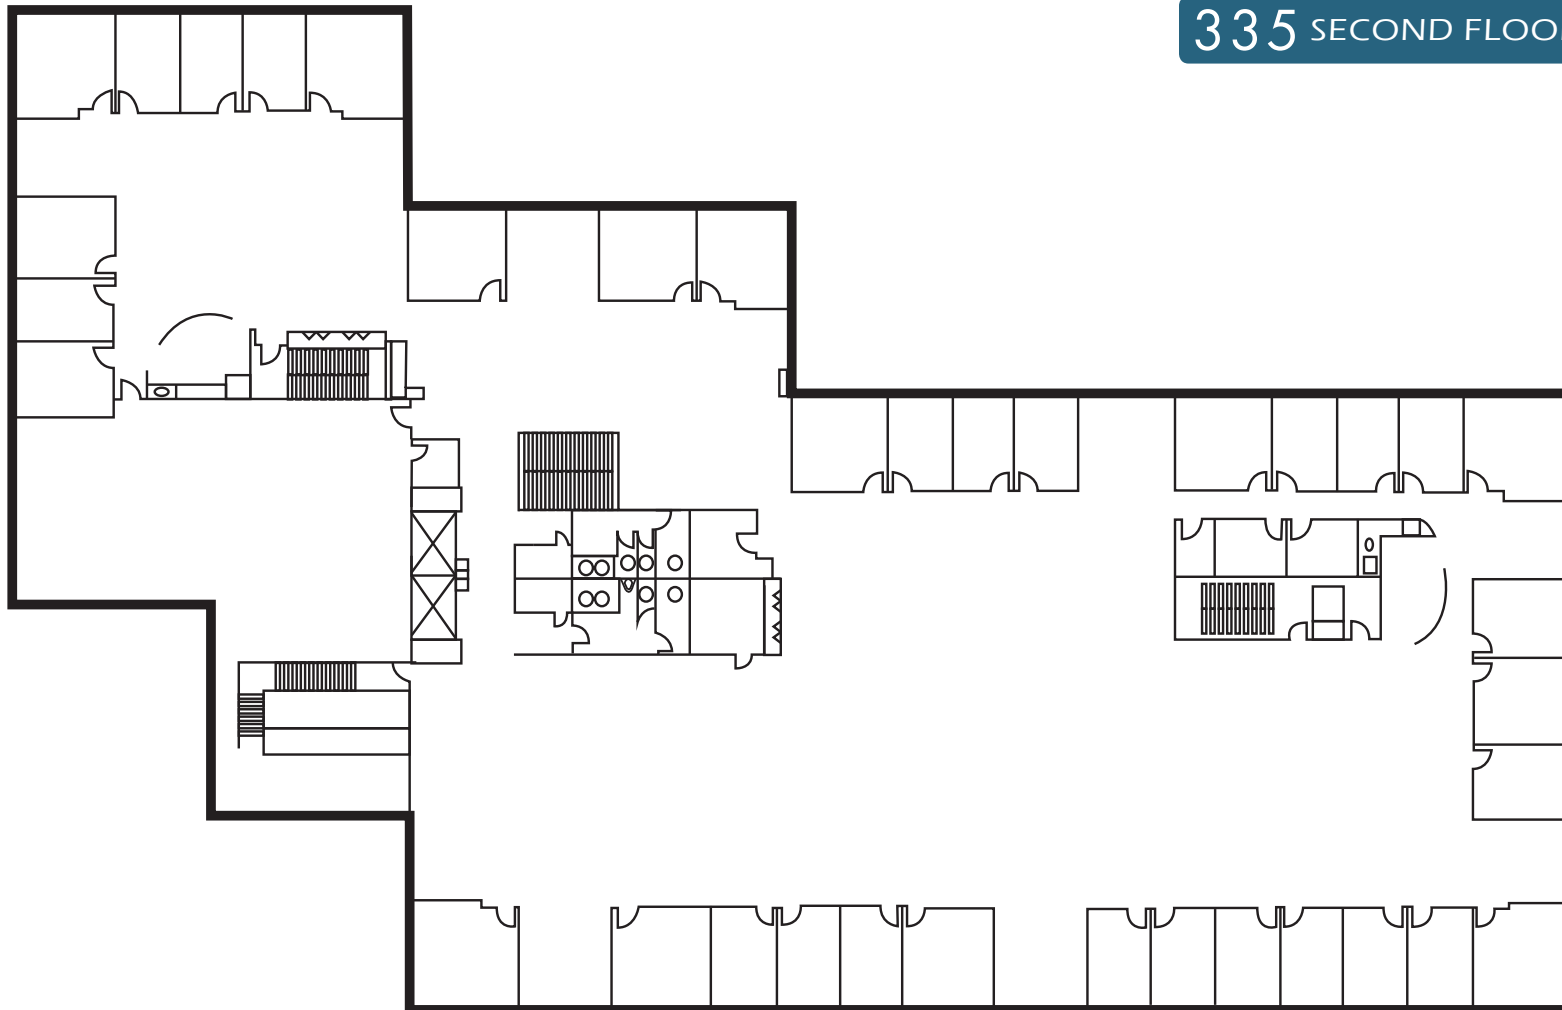

329 | 335

INTERLOCKEN PARKWAY

329 FIRST FLOOR: 7,911 SF

329 | 335

INTERLOCKEN PARKWAY

335 FIRST FLOOR: 25,905 SF

329 | 335

INTERLOCKEN PARKWAY

335 SECOND FLOOR: 25,907 SF

329 | 335

INTERLOCKEN PARKWAY

335 THIRD FLOOR: 11,262 SF

329 | 335

INTERLOCKEN PARKWAY

335 LOWER LEVEL: 9,787 SF